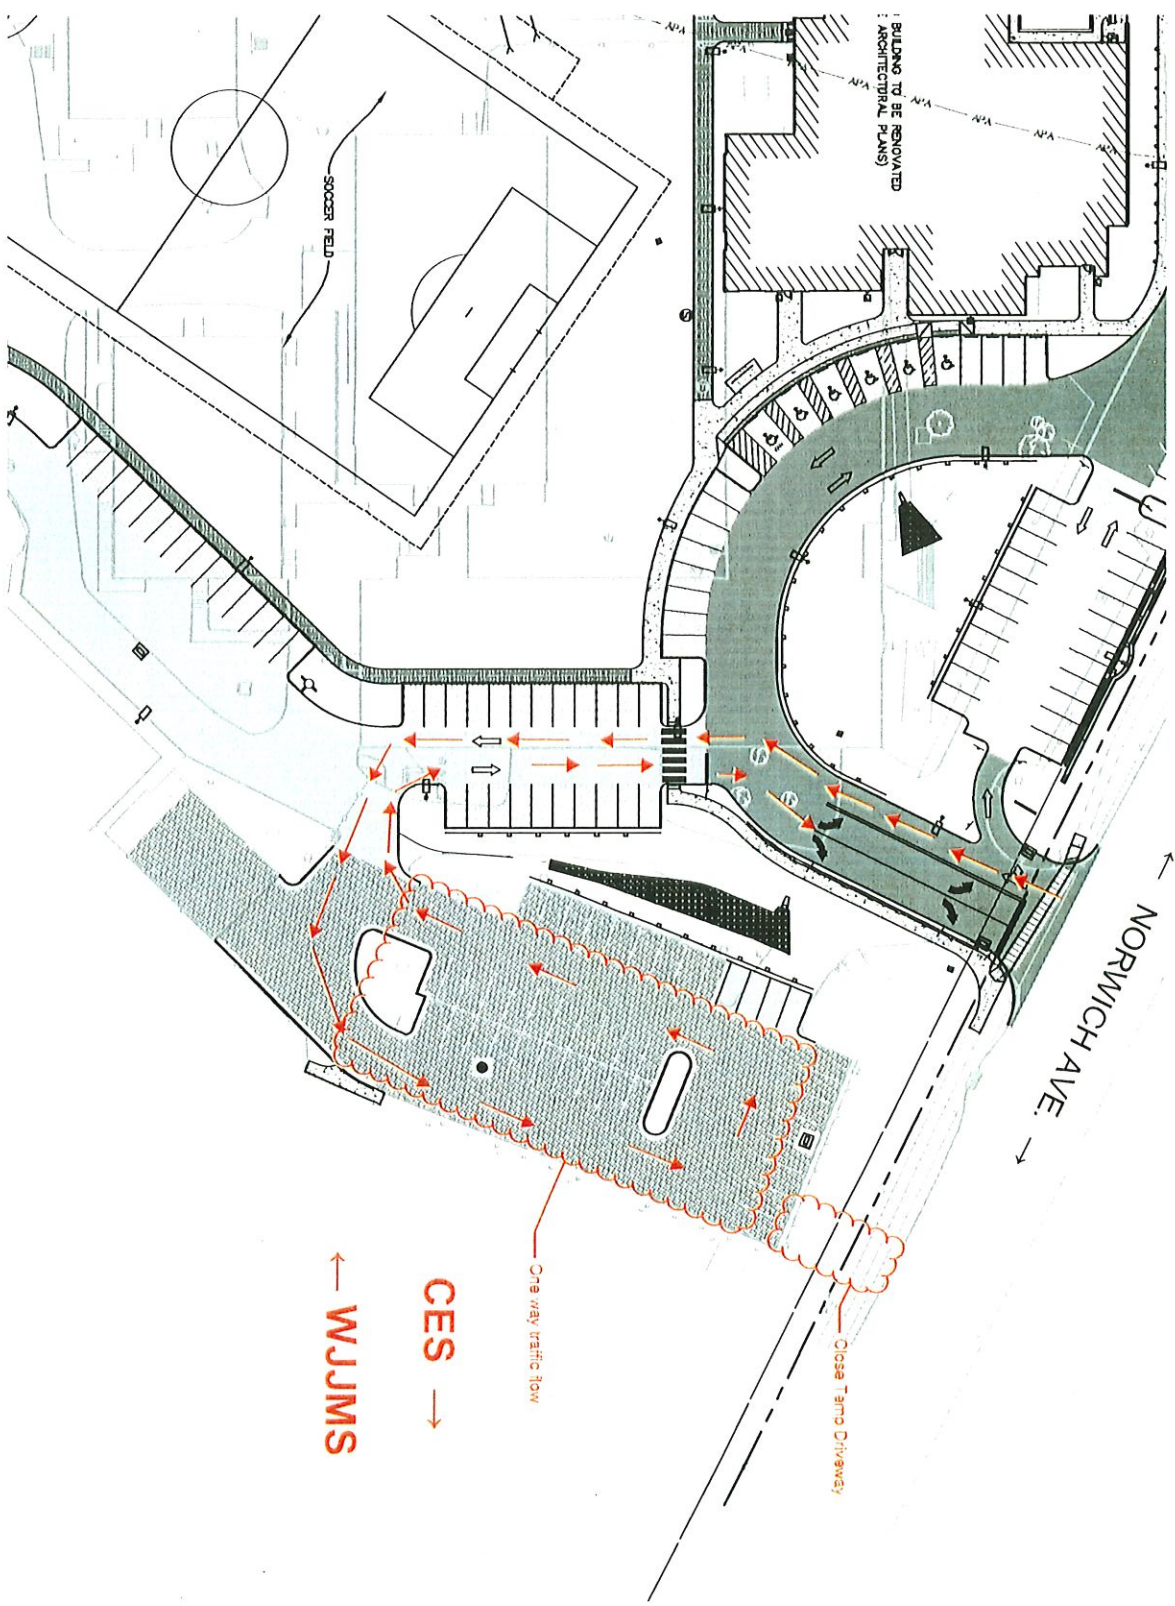

BUILDING TO BE RENOVATED
(ARCHITECTURAL PLANS)

← CES →
← WJUMS →

One way traffic flow

Close Time Driveway

← NORWICH AVE. →

SOCCER FIELD